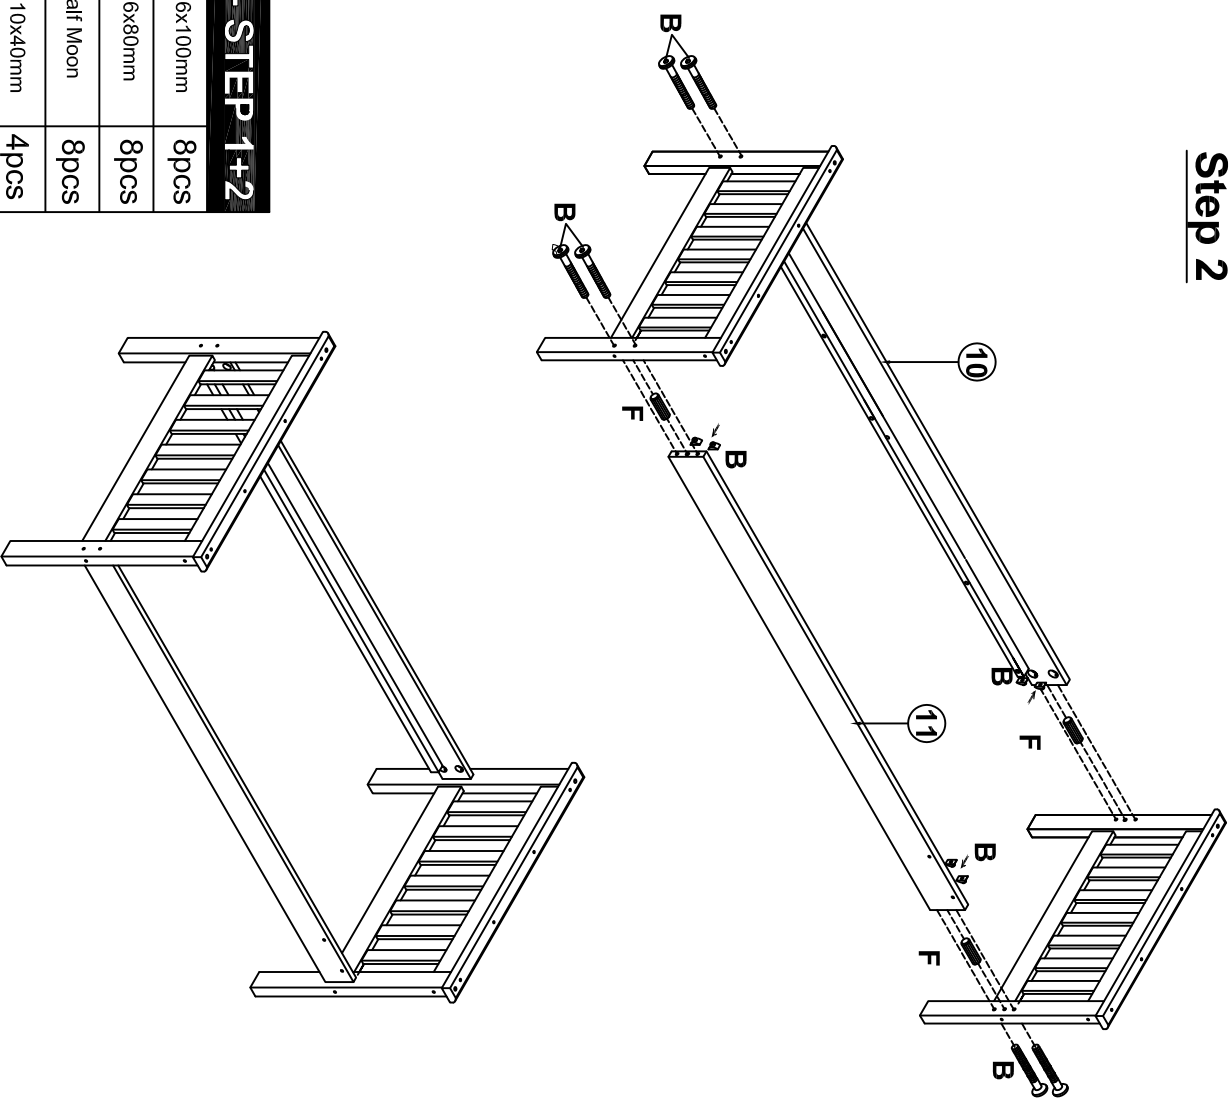

Step 2

HARDWARE - STEP 1+2

A		φ6x100mm	8pcs
B		φ6x80mm	8pcs
F		Half Moon	8pcs
G		φ10x40mm	4pcs
H		φ4x35mm	8pcs
		Allen Key	1pc