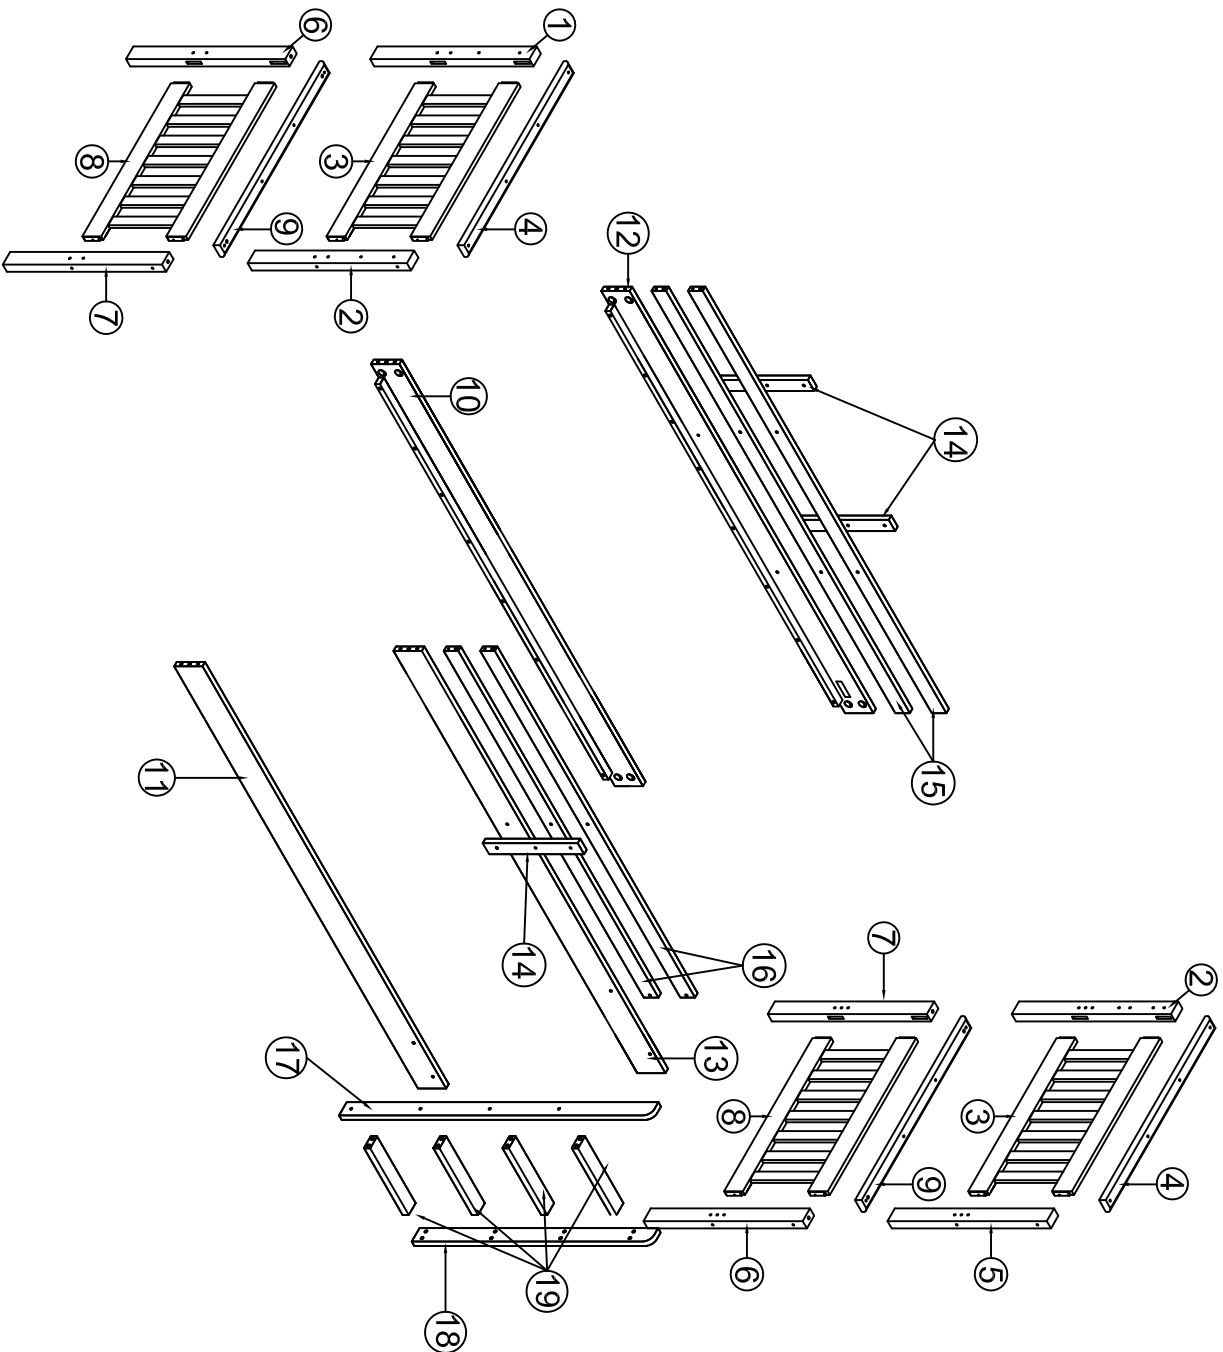

ASSEMBLY INSTRUCTIONS - BUNK BED

COMPLETE HARDWARE LIST

A		φ6x100mm	16 pcs
		φ6x80mm	16 pcs
B		Half Moon	16 pcs
		φ6x50mm	8 pcs
C		φ6x70mm	6 pcs
		φ12x110mm Wood Dowell	4 pcs
D		φ6x70mm	6 pcs
E		φ10x40	30 pcs
F		φ4x35mm	16 pcs
G		Allen Key	1 pc
H		φ6x35mm	15 pcs
		Female Half Moon	9 pcs