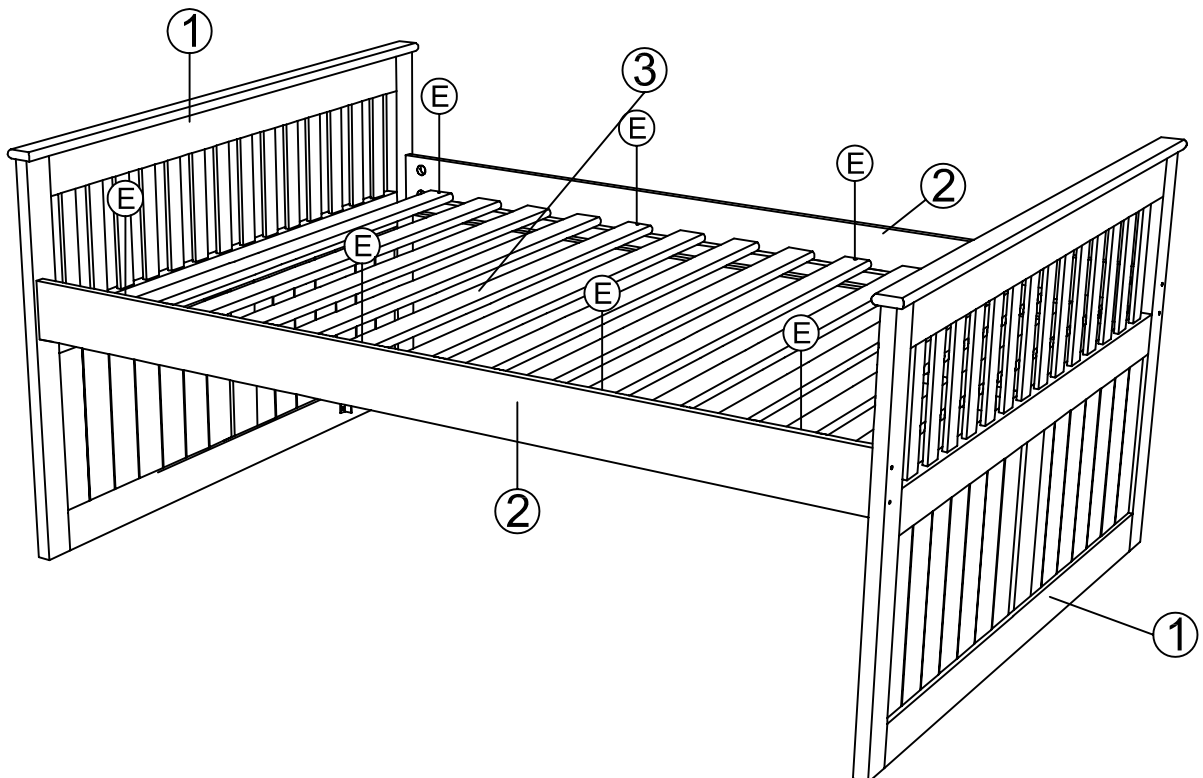

Step 03

E

Ø4x30 mm Qty: 08