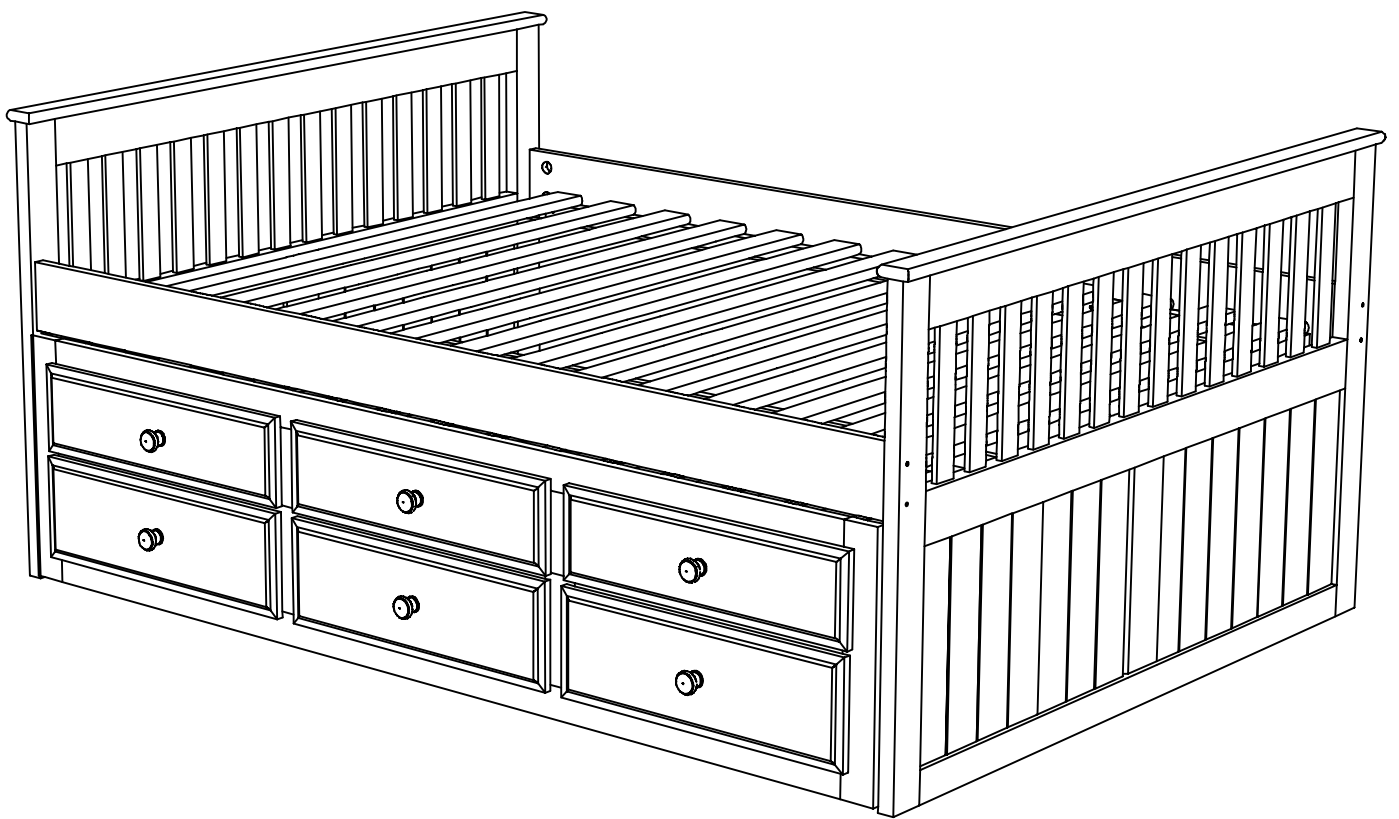

ASSEMBLY INSTRUCTIONS - TWIN MISSION CAPTAINS BED

A		Ø1/4" x 70mm Qty: 08
----------	---	----------------------

B		Half Moon 1/4" Qty: 08
----------	---	------------------------

D		Ø10x40mm Qty: 04
----------	---	------------------