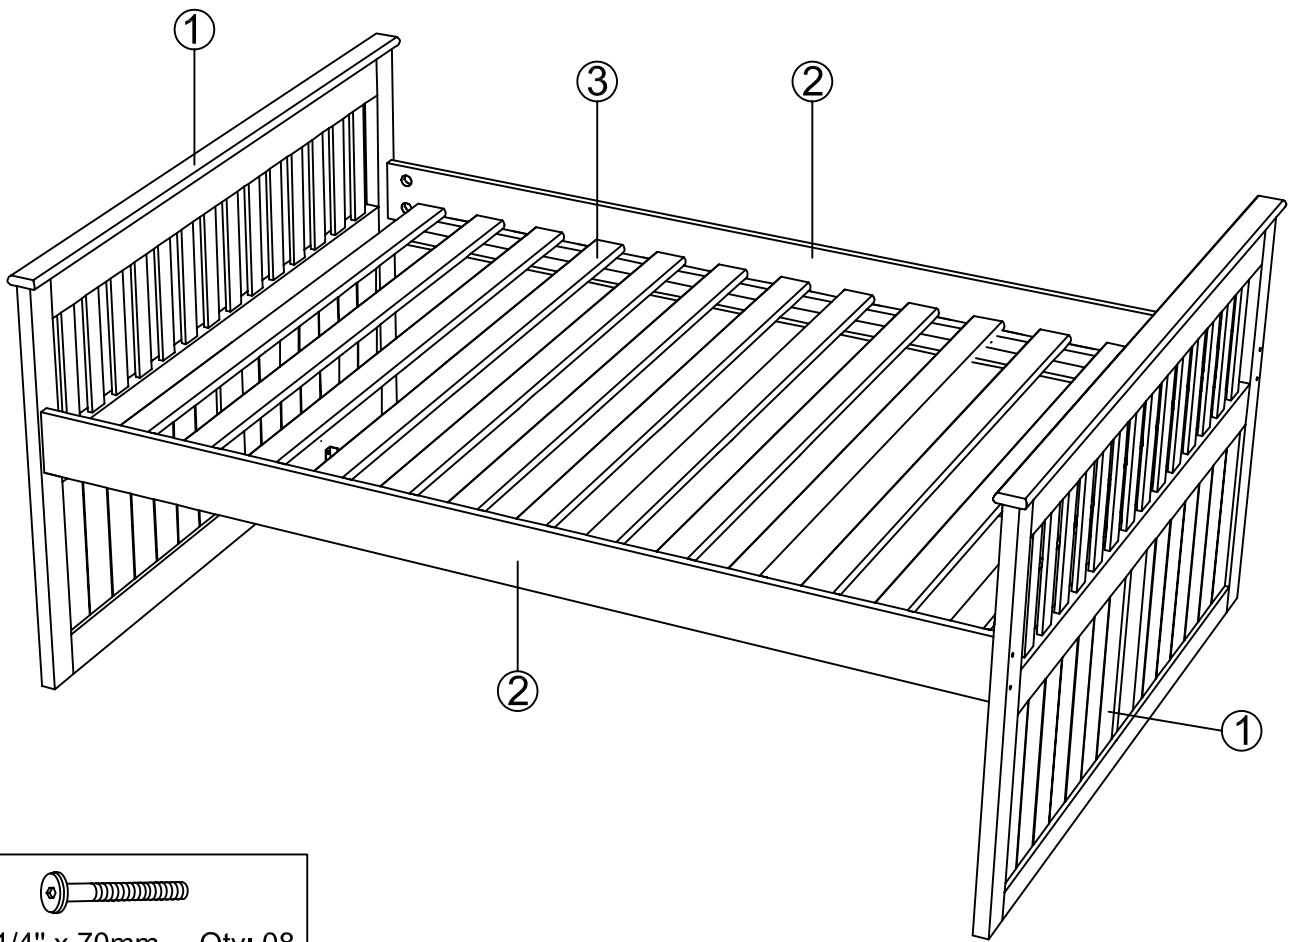

ASSEMBLY INSTRUCTIONS - TWIN MISSION CAPTAINS BED

A		Ø1/4" x 70mm Qty: 08
----------	---	----------------------

B		Half Moon 1/4" Qty: 08
----------	---	------------------------

D		Ø10x40mm Qty: 04
----------	---	------------------