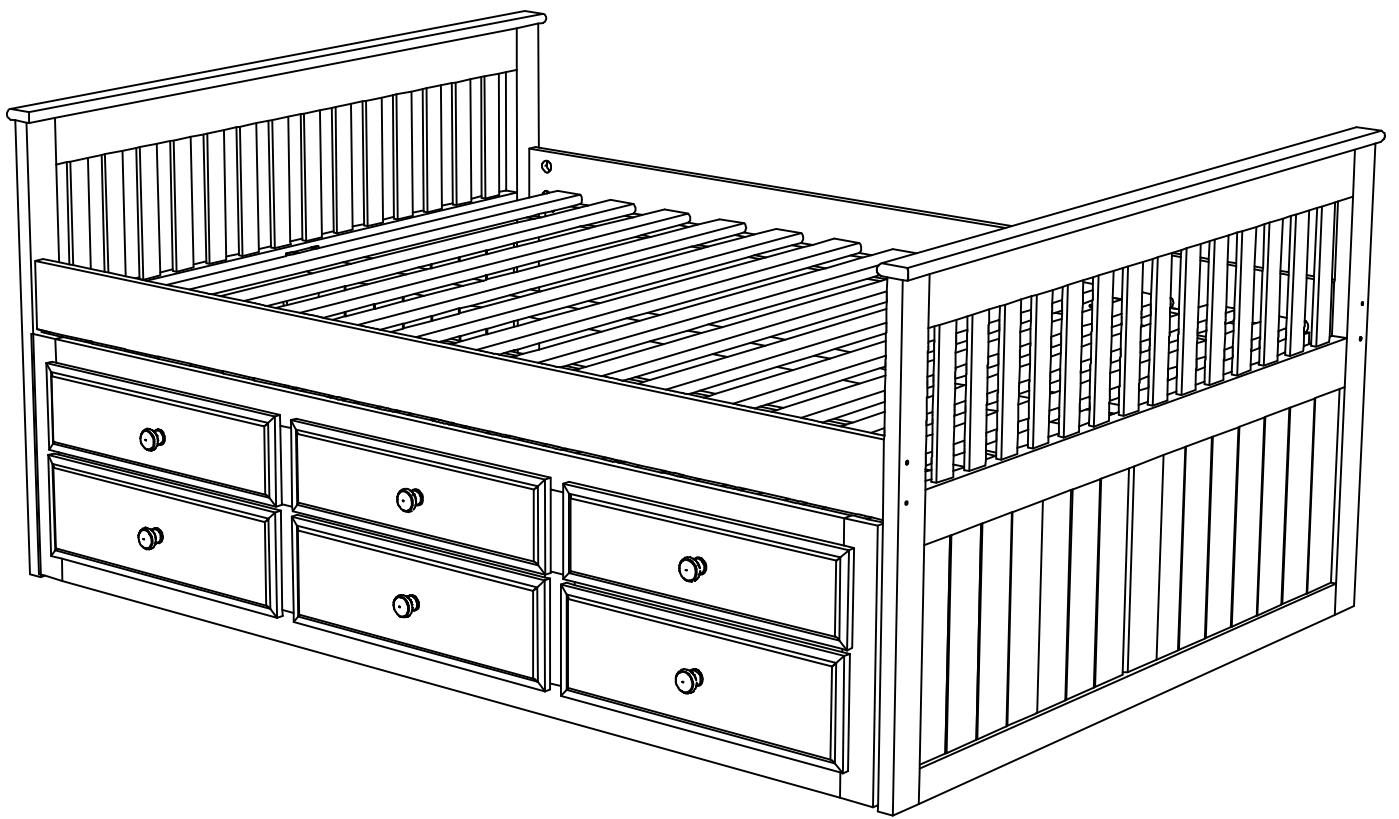

ASSEMBLY INSTRUCTIONS - FULL MISSION CAPTAINS BED

A	 Ø1/4" x 70mm Qty: 08
----------	---

B	 Half Moon 1/4" Qty: 08
----------	--

I	 Allen Key Qty: 01
----------	---

D	 Ø10x40mm Qty: 04
----------	---

E	 Ø4x30 mm Qty: 08
----------	---