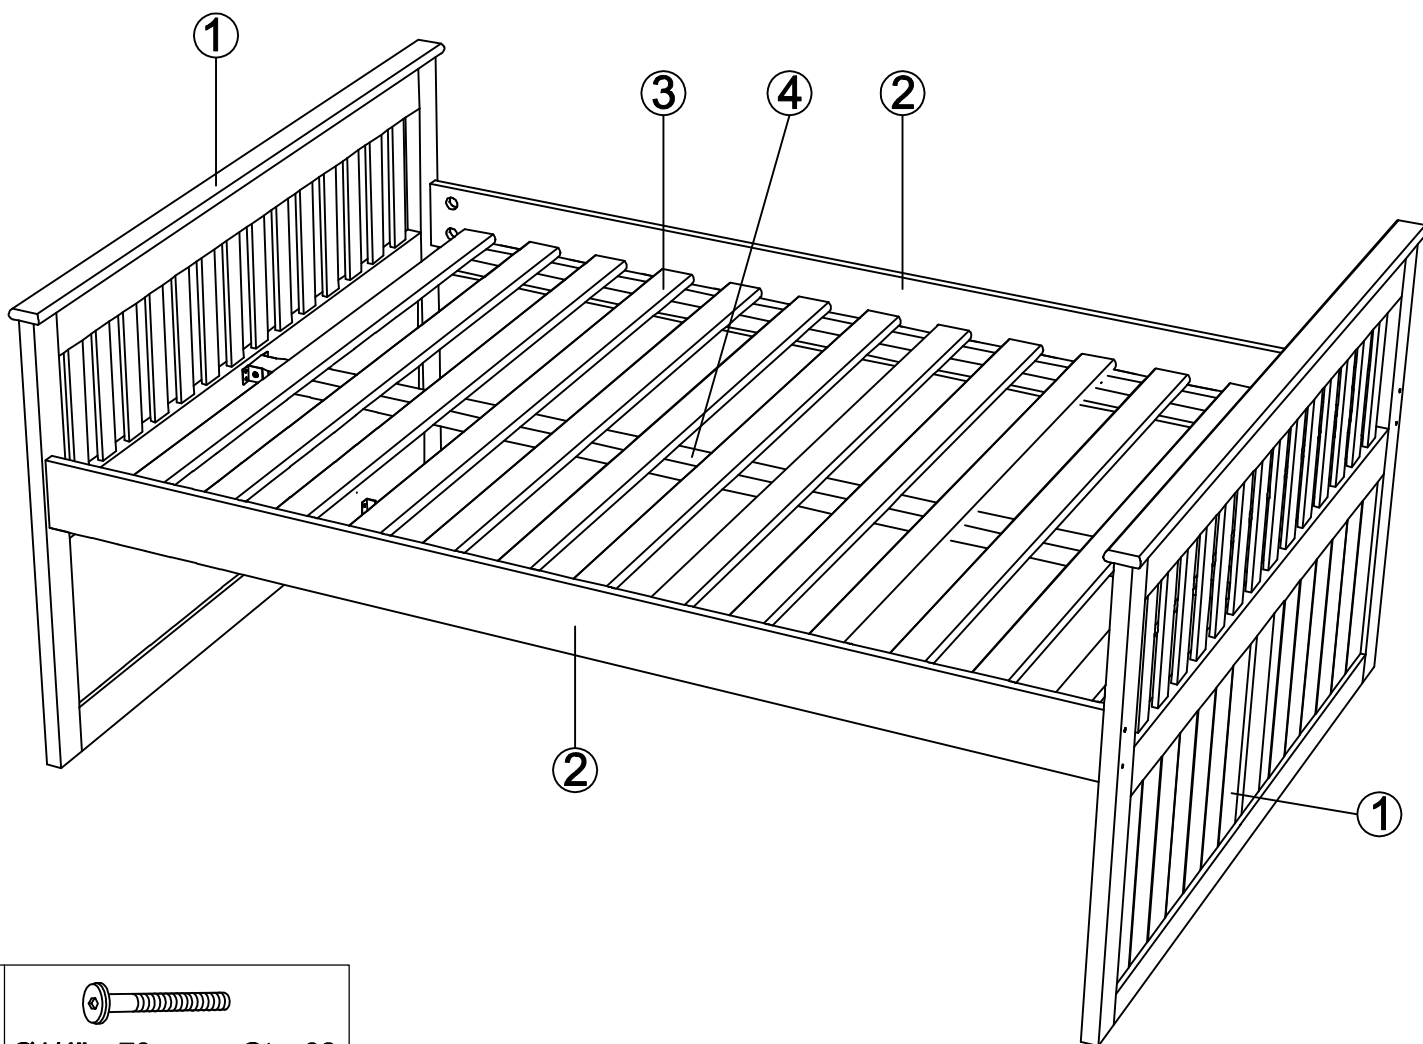

ASSEMBLY INSTRUCTIONS - FULL MISSION CAPTAINS BED

A	 Ø1/4" x 70mm Qty: 08
----------	---

B	 Half Moon 1/4" Qty: 08
----------	--

I	 Allen Key Qty: 01
----------	---

D	 Ø10x40mm Qty: 04
----------	---

E	 Ø4x30 mm Qty: 08
----------	---