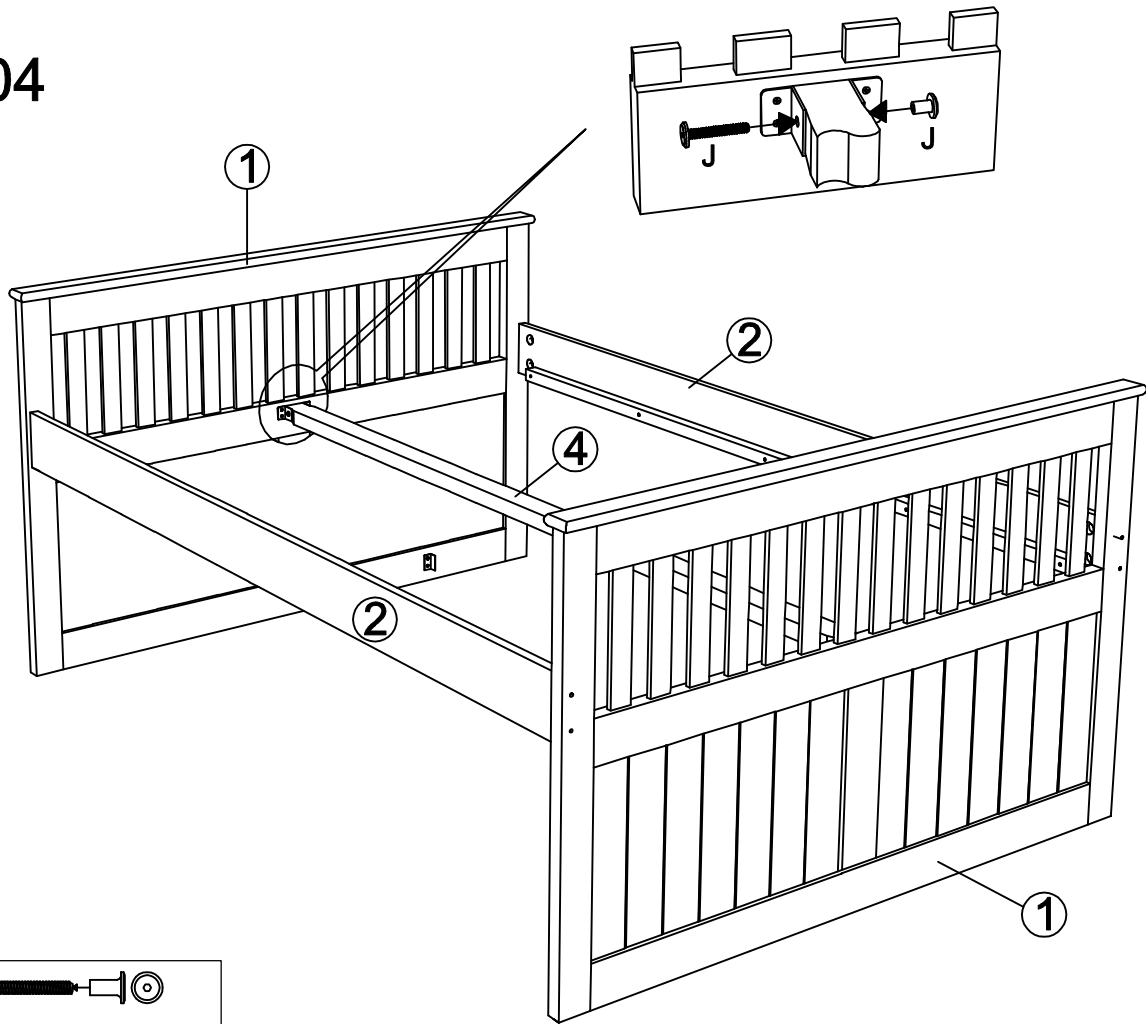

Step 04

J

Ø6x45 mm

Qty: 02

Step 05

E

Ø4x30 mm

Qty: 08