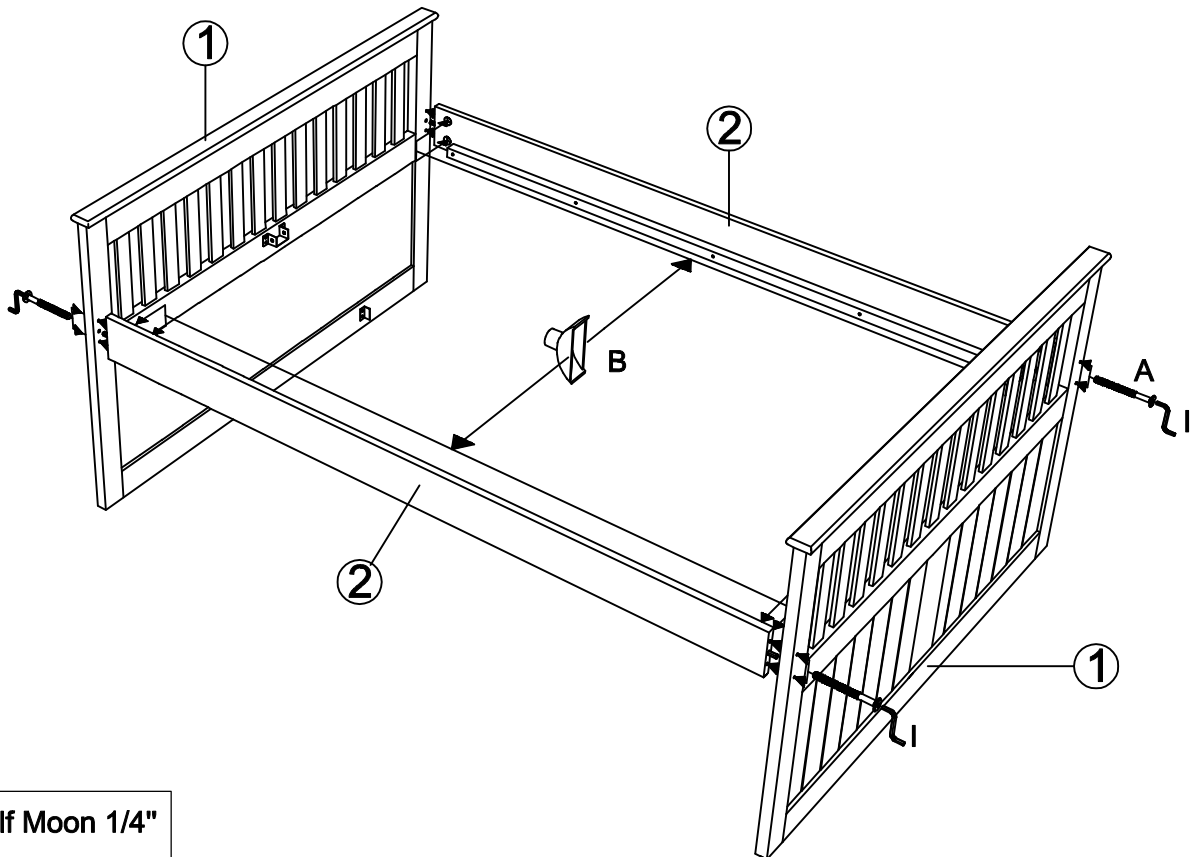

Step 03

A

Ø1/4" x 70mm

Qty: 08

B

Half Moon 1/4"

Qty: 08

I

Allen Key

Qty: 04