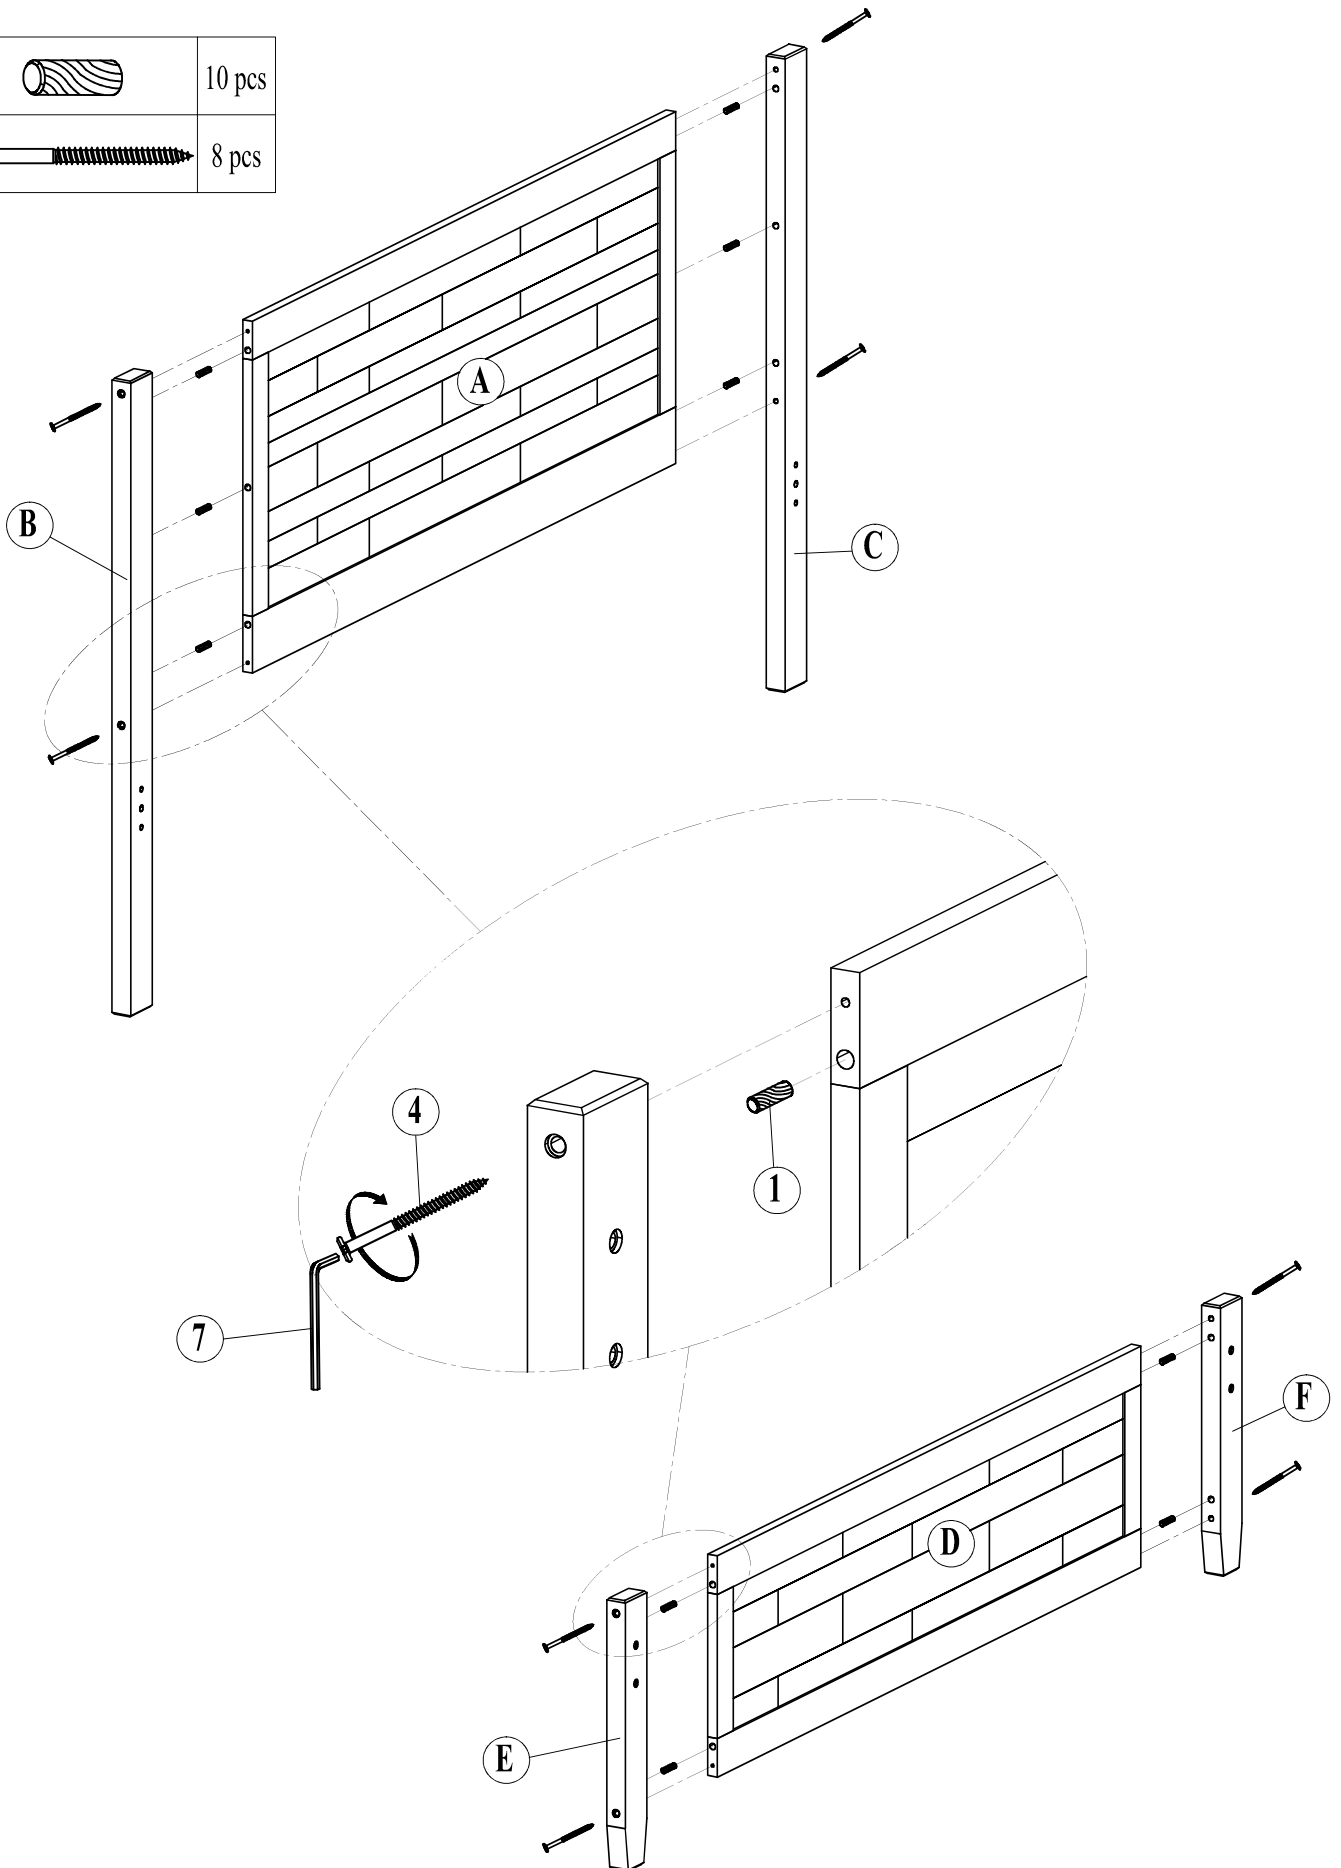

PARTS LIST: 9015 ARTESIAN FULL BED

STEP 1

1		10 pcs
4		8 pcs