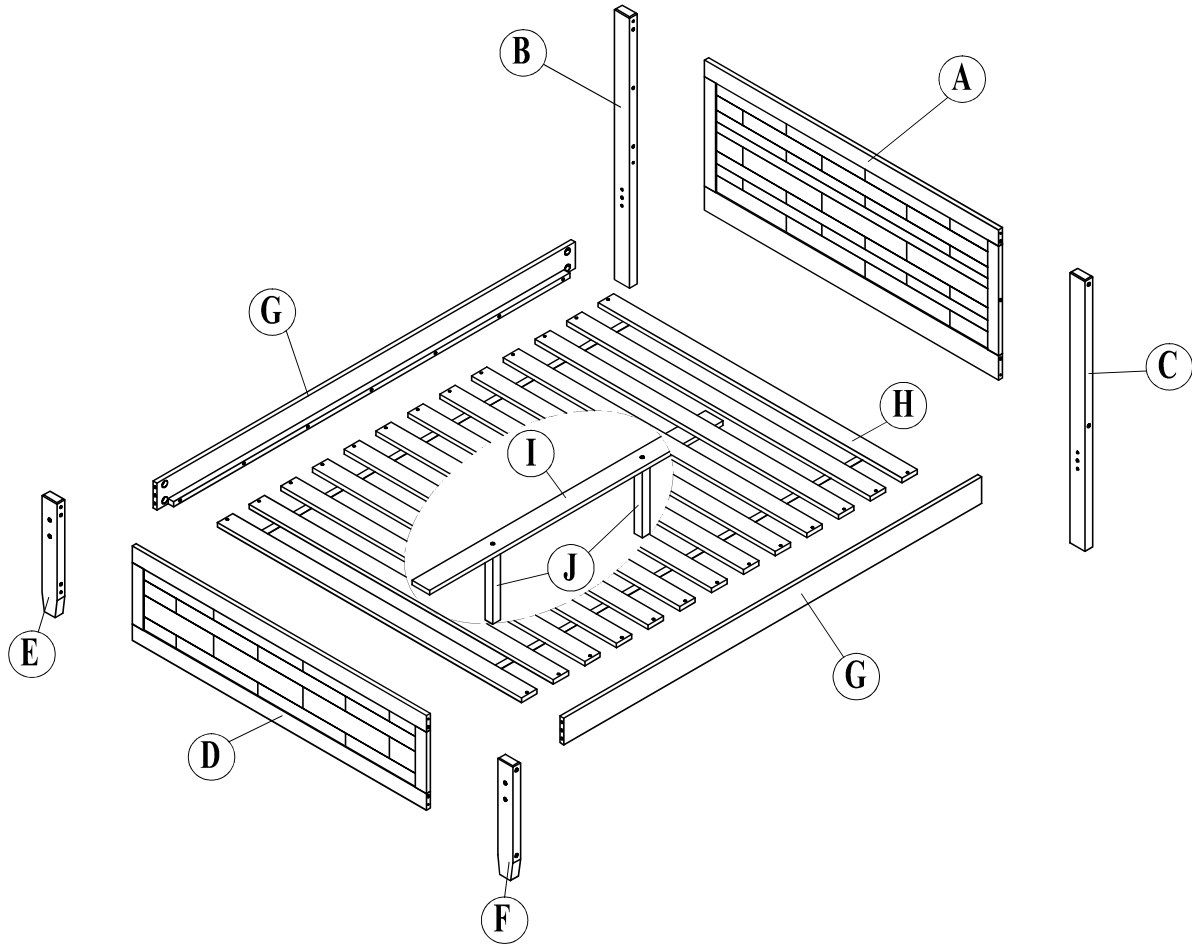

## Model: 9015 ARTESIAN FULL BED

P. 1/3

### HARDWARE PACK #: 9015 - ARTESIAN FULL BED

CODE	DESCRIPTION		DIMENSION	QTY
1	DOWEL		Ø10 x 40mm	14 pcs
2	BOLT		(Ø13) 1/4" x 65mm	8 pcs
3	HALF MOON NUTS		21 x 12 x 9mm	8 pcs
4	BOLT		(Ø13) 1/4" x 120mm	8 pcs
5	BOLT		(Ø13) 1/4" x 40mm	2 pcs
6	SCREW		Ø4 x 30mm	29 pcs
7	ALLEN WRENCH		(1/4")4.5 x 58mm	1 pc

# PARTS LIST: 9015 ARTESIAN FULL BED

## STEP 1

1		10 pcs
4		8 pcs