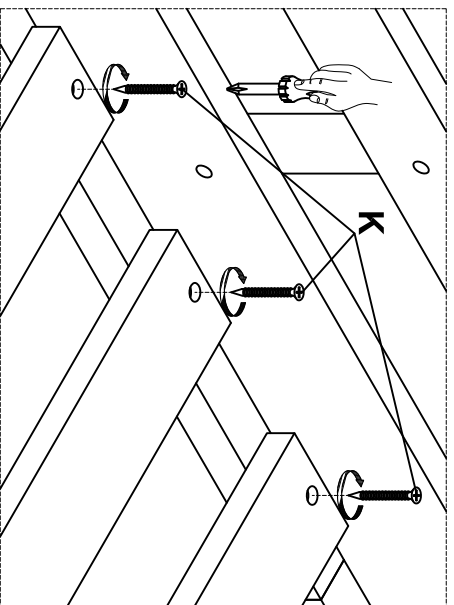

ASSEMBLY INSTRUCTION
Model : 275 - T/F Bunk Bed

STEP 6