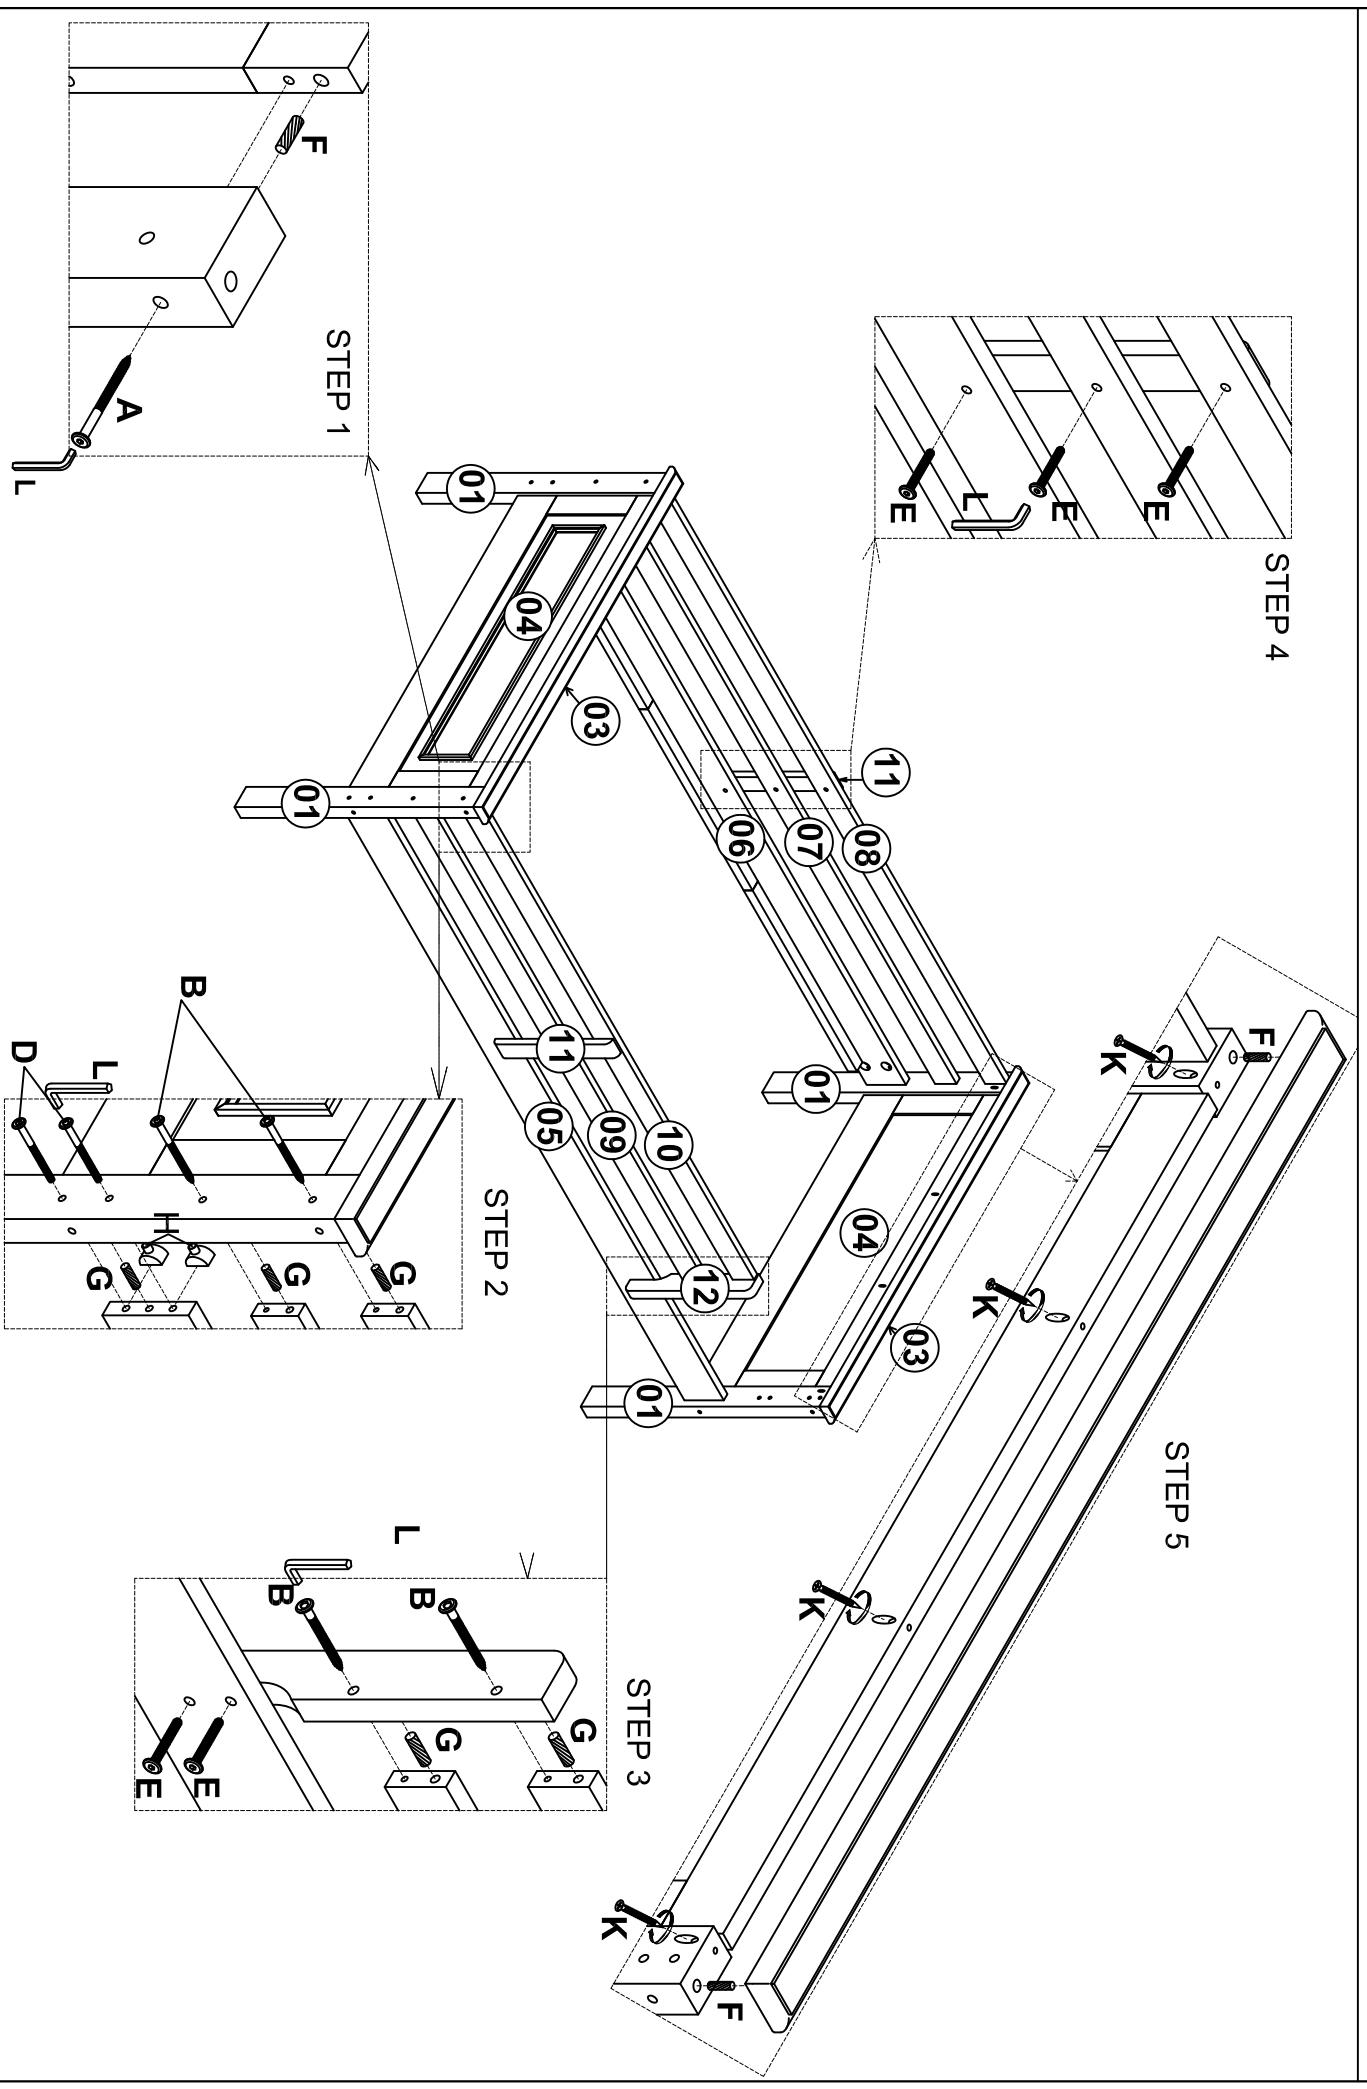

ASSEMBLY INSTRUCTION

Model : 275 - T/F Bunk Bed