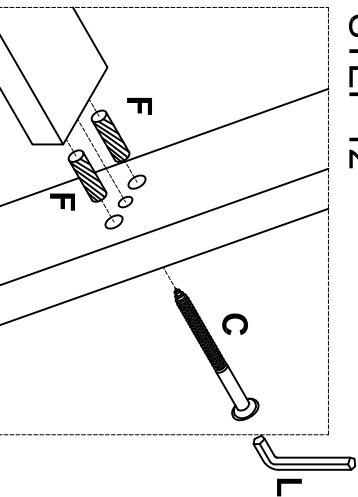

ASSEMBLY INSTRUCTION

Model : 275 - T/F Bunk Bed

STEP 12