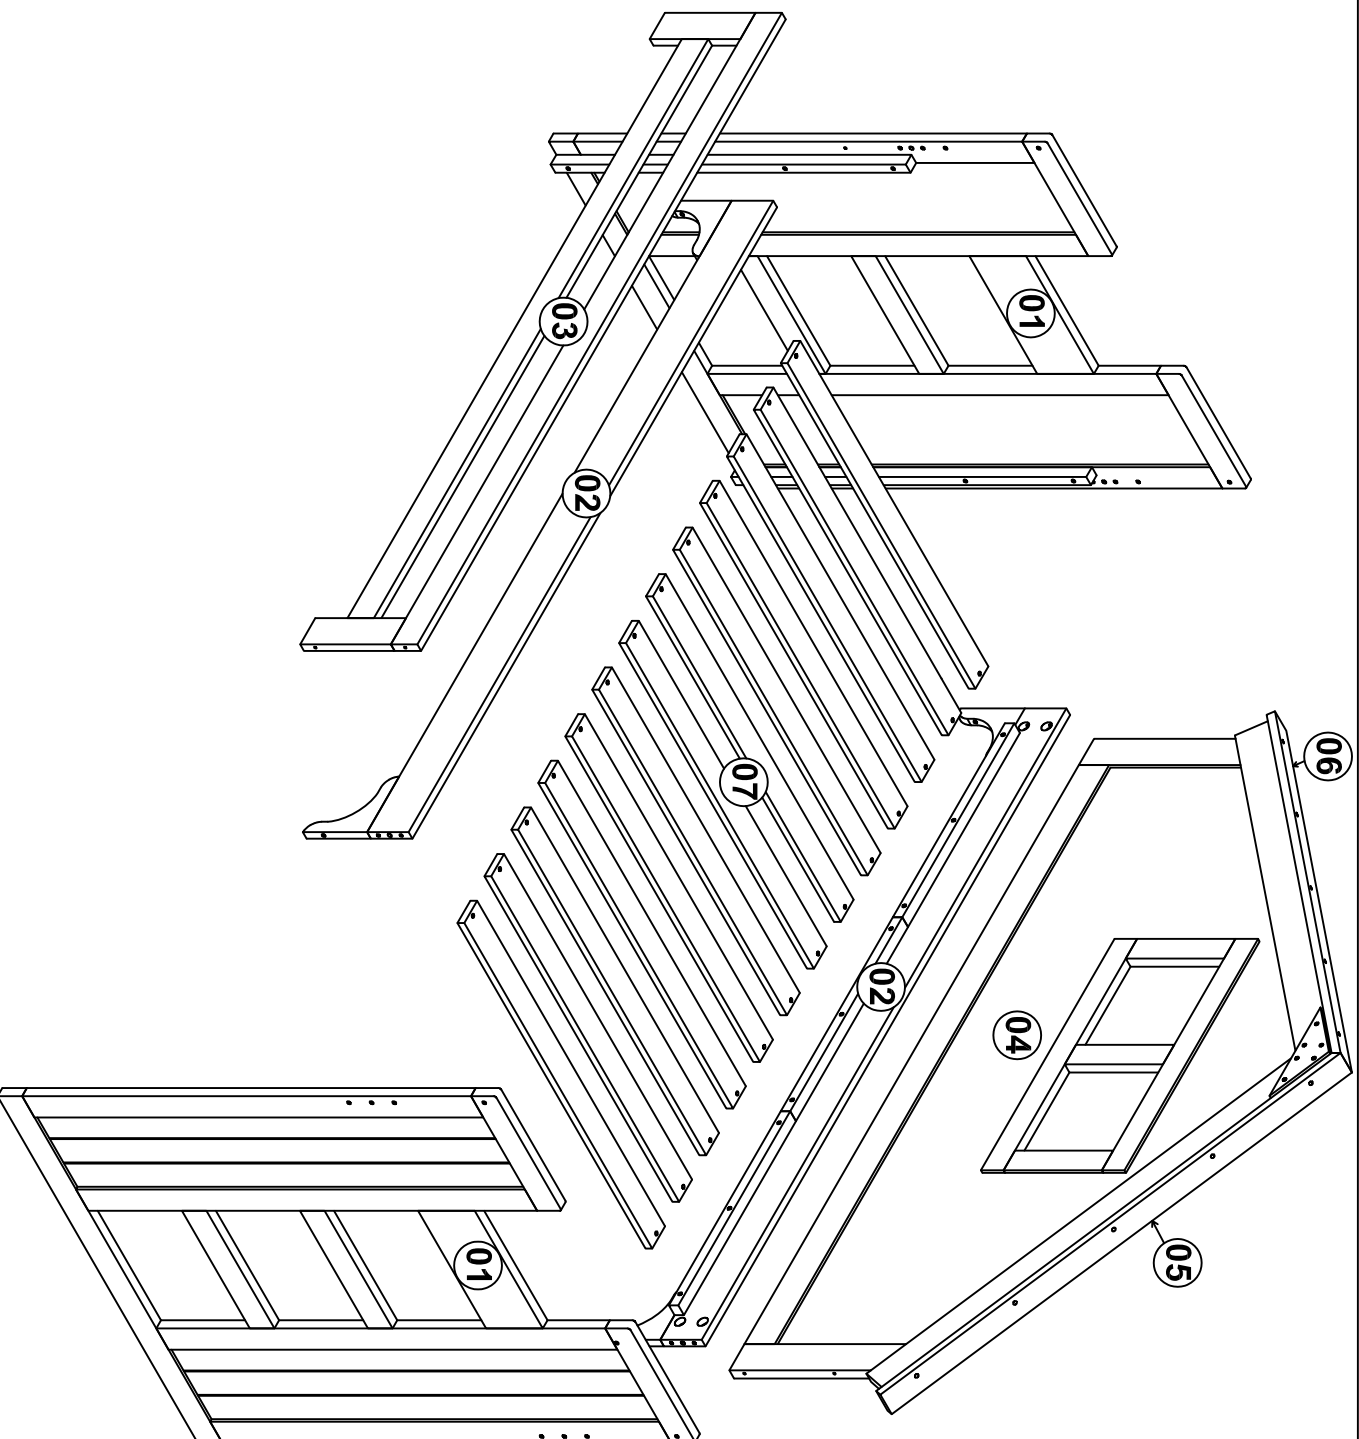

ASSEMBLY INSTRUCTION
Model : 007 - CLUB HOUSE