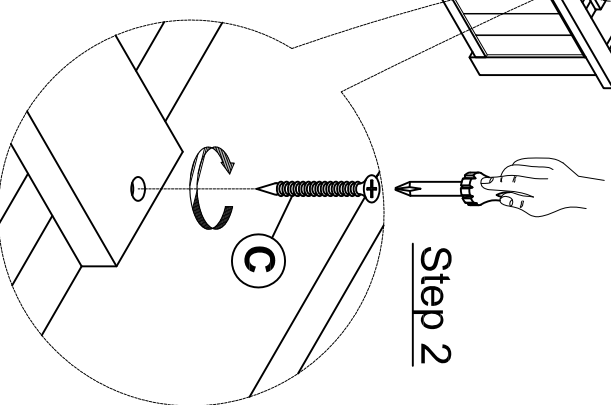

ASSEMBLY INSTRUCTION

Model: 001ATD / 001BTD / 001CTD - Club House Twin bed

Hardware List

A		Bolt Ø5/16*20	8pcs
B		Screw Ø4*30	24pcs
C		Allen key	1pc

Step 1

Step 2

MADE IN VIETNAM