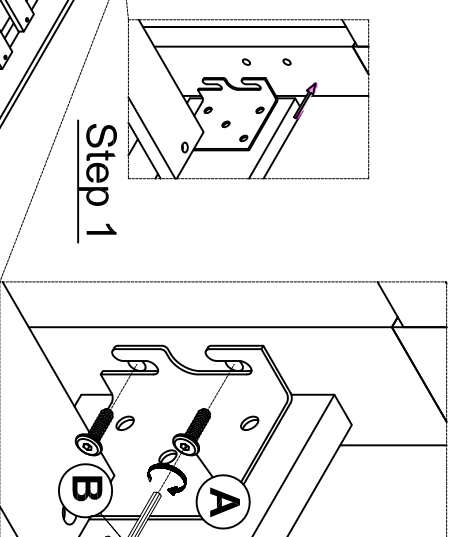

ASSEMBLY INSTRUCTION

Model: 001ATD / 001BTD / 001CTD - Club House Twin bed

Hardware List

A		Bolt Ø5/16*20	8pcs
B		Screw Ø4*30	24pcs
C		Allen key	1pc

Step 1

Step 2

MADE IN VIETNAM