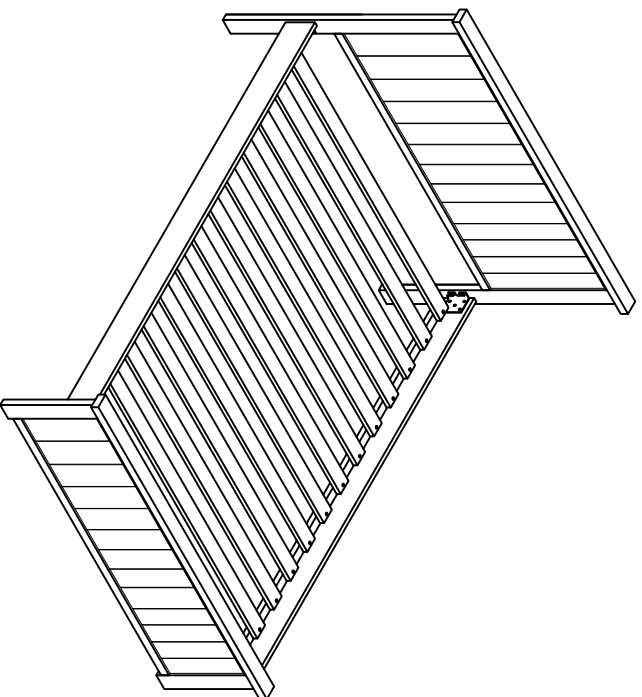

ASSEMBLY INSTRUCTION

Model: 001ATD / 001BTD / 001CTD - Club House Twin bed

Hardware List

A		Bolt Ø5/16*20	8pcs
B		Screw Ø4*30	24pcs
C		Allen key	1pc

Step 1

Step 2

MADE IN VIETNAM