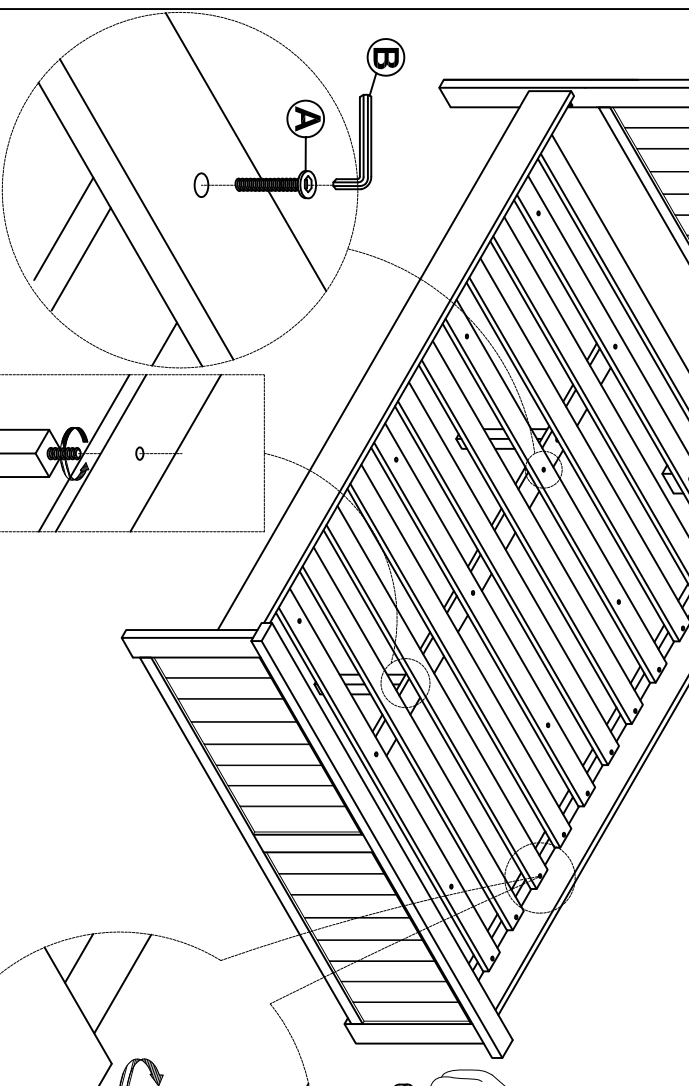

ASSEMBLY INSTRUCTION

Model: 001AFD / 001BFD / 001CFD - Club House Full Bed

Hardware List

A		Bolt Ø1/4"×30mm	4pcs
B		Allen key	1pc
C		Bolt Ø5/16×20	8pcs
D		Screw Ø4×30	24pcs

MADE IN VIETNAM