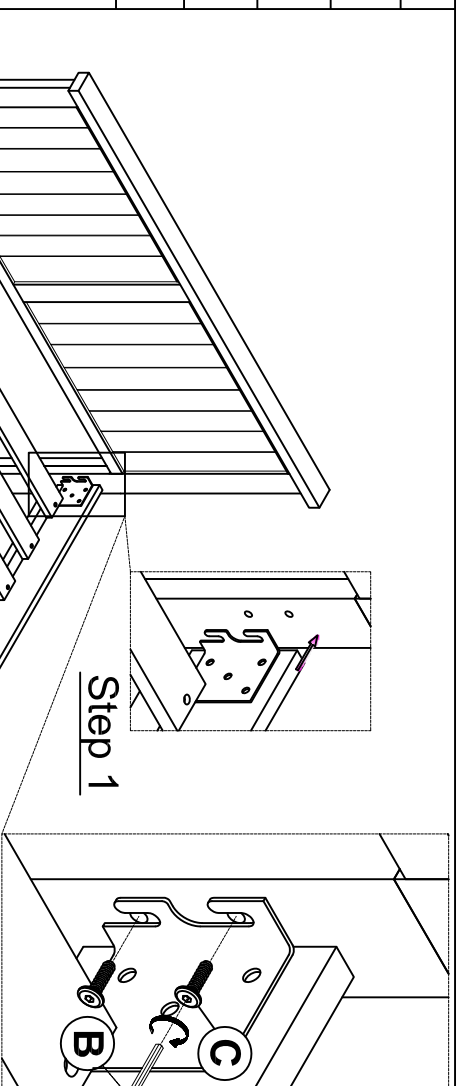

ASSEMBLY INSTRUCTION

Model: 001AFD / 001BFD / 001CFD - Club House Full Bed

Hardware List

A		Bolt Ø1/4"×30mm	4pcs
B		Allen key	1pc
C		Bolt Ø5/16×20	8pcs
D		Screw Ø4×30	24pcs

MADE IN VIETNAM