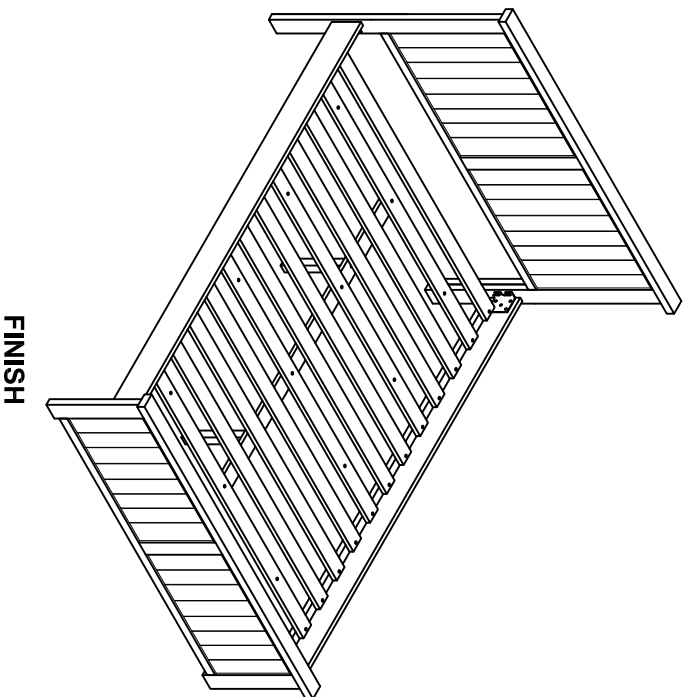

ASSEMBLY INSTRUCTION

Model: 001AFD / 001BFD / 001CFD - Club House Full Bed

Hardware List

A		Bolt Ø1/4"×30mm	4pcs
B		Allen key	1pc
C		Bolt Ø5/16×20	8pcs
D		Screw Ø4×30	24pcs

MADE IN VIETNAM