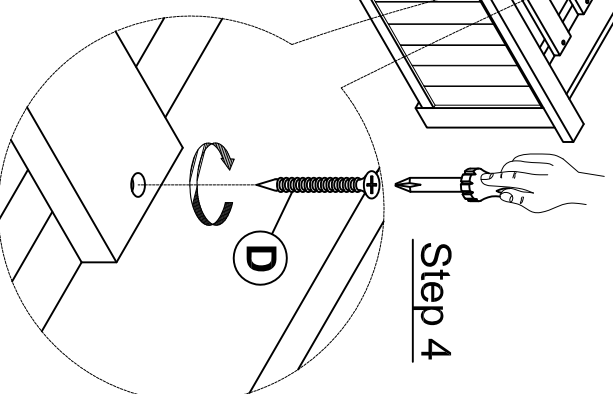

ASSEMBLY INSTRUCTION

Model: 001AFD / 001BFD / 001CFD - Club House Full Bed

Hardware List

A		Bolt Ø1/4"×30mm	4pcs
B		Allen key	1pc
C		Bolt Ø5/16×20	8pcs
D		Screw Ø4×30	24pcs

MADE IN VIETNAM